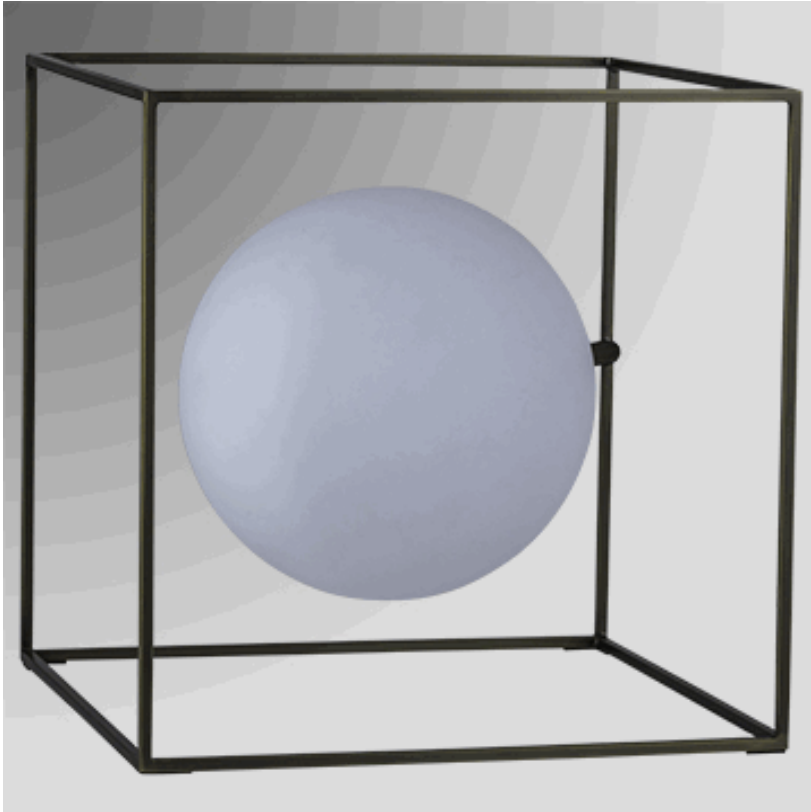

Lamp Specifications

6789T

ARKANSAS LIGHTING
S T A Y I L L U M I N A T E D

12"H Table Lamp shown in Brushed Brass with Milk White Glass Globe.

Lamp Dimensions: 12"H
Lamp Finish: Brushed Brass
Switch: on/off rocker switch on cord
Bulb Wattage: Recommend 5 watt Candelabra LED bulb
Cordset: 8' Silver 45° cord
Socket: E12
Base: NA
Extension:

Shade Part Number: NA
Shade Material: Milk White Glass
Shade Dimensions: 7 7/8" diameter
Harp: NA
Miscellaneous:
Options:

Arkansas Lighting
1701 S. 28th Street
Van Buren, AR 72956

800-437-7656
Fax: 479-474-9007
www.arkansaslighting.com